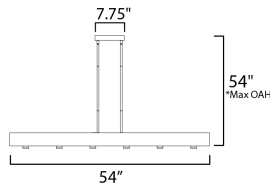

PRODUCT DESCRIPTION

Extruded aluminum girders of Black encase a series of adjustable LED spots accented with Polished Chrome. The lights can be directed to the surface below with high powered functional light. Available in 44" and 54" lengths these pendants work equally well over kitchen islands or rectangular tables.

MEASUREMENTS

- DIMENSION : 54" L x 3" W x 4.5" H
- MAX OAH : 54" OAH
- CANOPY : 4.75" W x 1.5" H x 7.75" L
- HANGING WEIGHT : 12.54 lb

LAMPING

- INPUT VOLTAGE : 120V
- LUMENS : 1,440 Rated (1,000 Del.)
- BULB : 6 x 3W LED PCB Integrated , 18W Total
- BULB INCLUDED : (Integrated)
- DIMMABLE : Triac CL or ELV
- CRI : 80+ CRI
- COLOR_TEMP : 3000K

*max overall height

FINISHES OPTION

- Black / Polished Chrome (BKPC)

MATERIAL

Aluminum

RATINGS

cETLus
Dry Location

ADDITIONAL